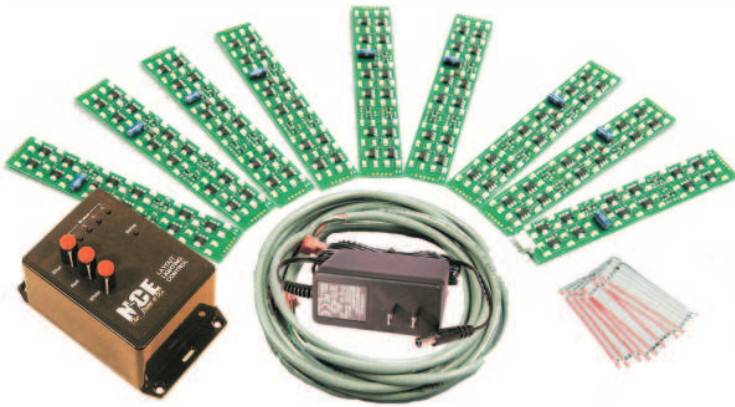

# Low Voltage Modular LED Lighting

- Adjust Color Balance to Your Liking  
Night - Dawn - Full Daylight - Any in-between
- Uses Only 4½ Watts Per Foot ! 75% Less Heat
- Up to Four Preset “Scenes”- Adjust Timing Between Scenes - Up to 20 Minutes
- Can be Controlled by DCC and **NCE** Products for TIMED Day and Night Transitions

Starter Set - 9 LED PC Boards  
Connector Cables  
Patch Cables  
Power Supply  
Control Panel  
**\$199.95**

Extension Set - 9 LED PC Boards  
Connector Cables  
Patch Cables  
Power Supply  
**\$149.95**

Each Set - Up To 6 Feet in Length  
Ideal for Lower Deck Lighting - Only 1/4" Needed

Available  
Direct  
from  
**NCE**  
585-265-0230