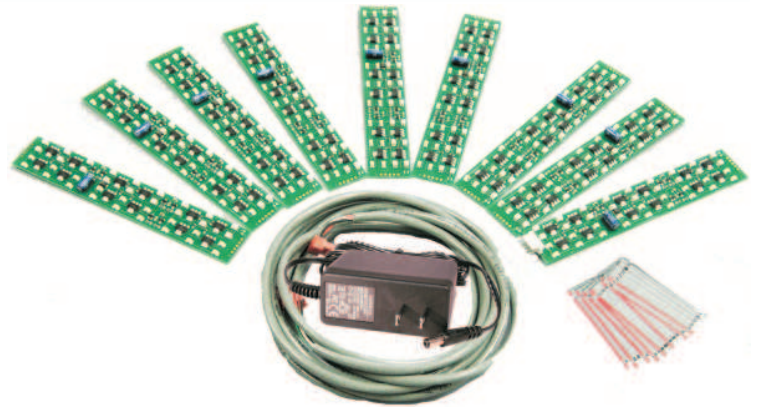

# Low Voltage Modular LED Lighting

- Adjust Color Balance to Your Liking  
Night - Dawn - Full Daylight - Any in-between
- Uses Only 4½ Watts Per Foot ! 75% Less Heat
- Up to Four Preset “Scenes”- Adjust Timing Between Scenes - Up to 20 Minutes
- Can be Controlled by DCC and **NCE** Products for TIMED Day and Night Transitions

Starter Set - 9 LED PC Boards  
Connector Cables  
Patch Cables  
Power Supply  
Control Panel  
**\$199.95**

Extension Set - 9 LED PC Boards  
Connector Cables  
Patch Cables  
Power Supply  
**\$149.95**

Each Set - Up To 6 Feet in Length  
Ideal for Lower Deck Lighting - Only 1/4" Needed

Available  
Direct  
from  
**NCE**  
585-265-0230